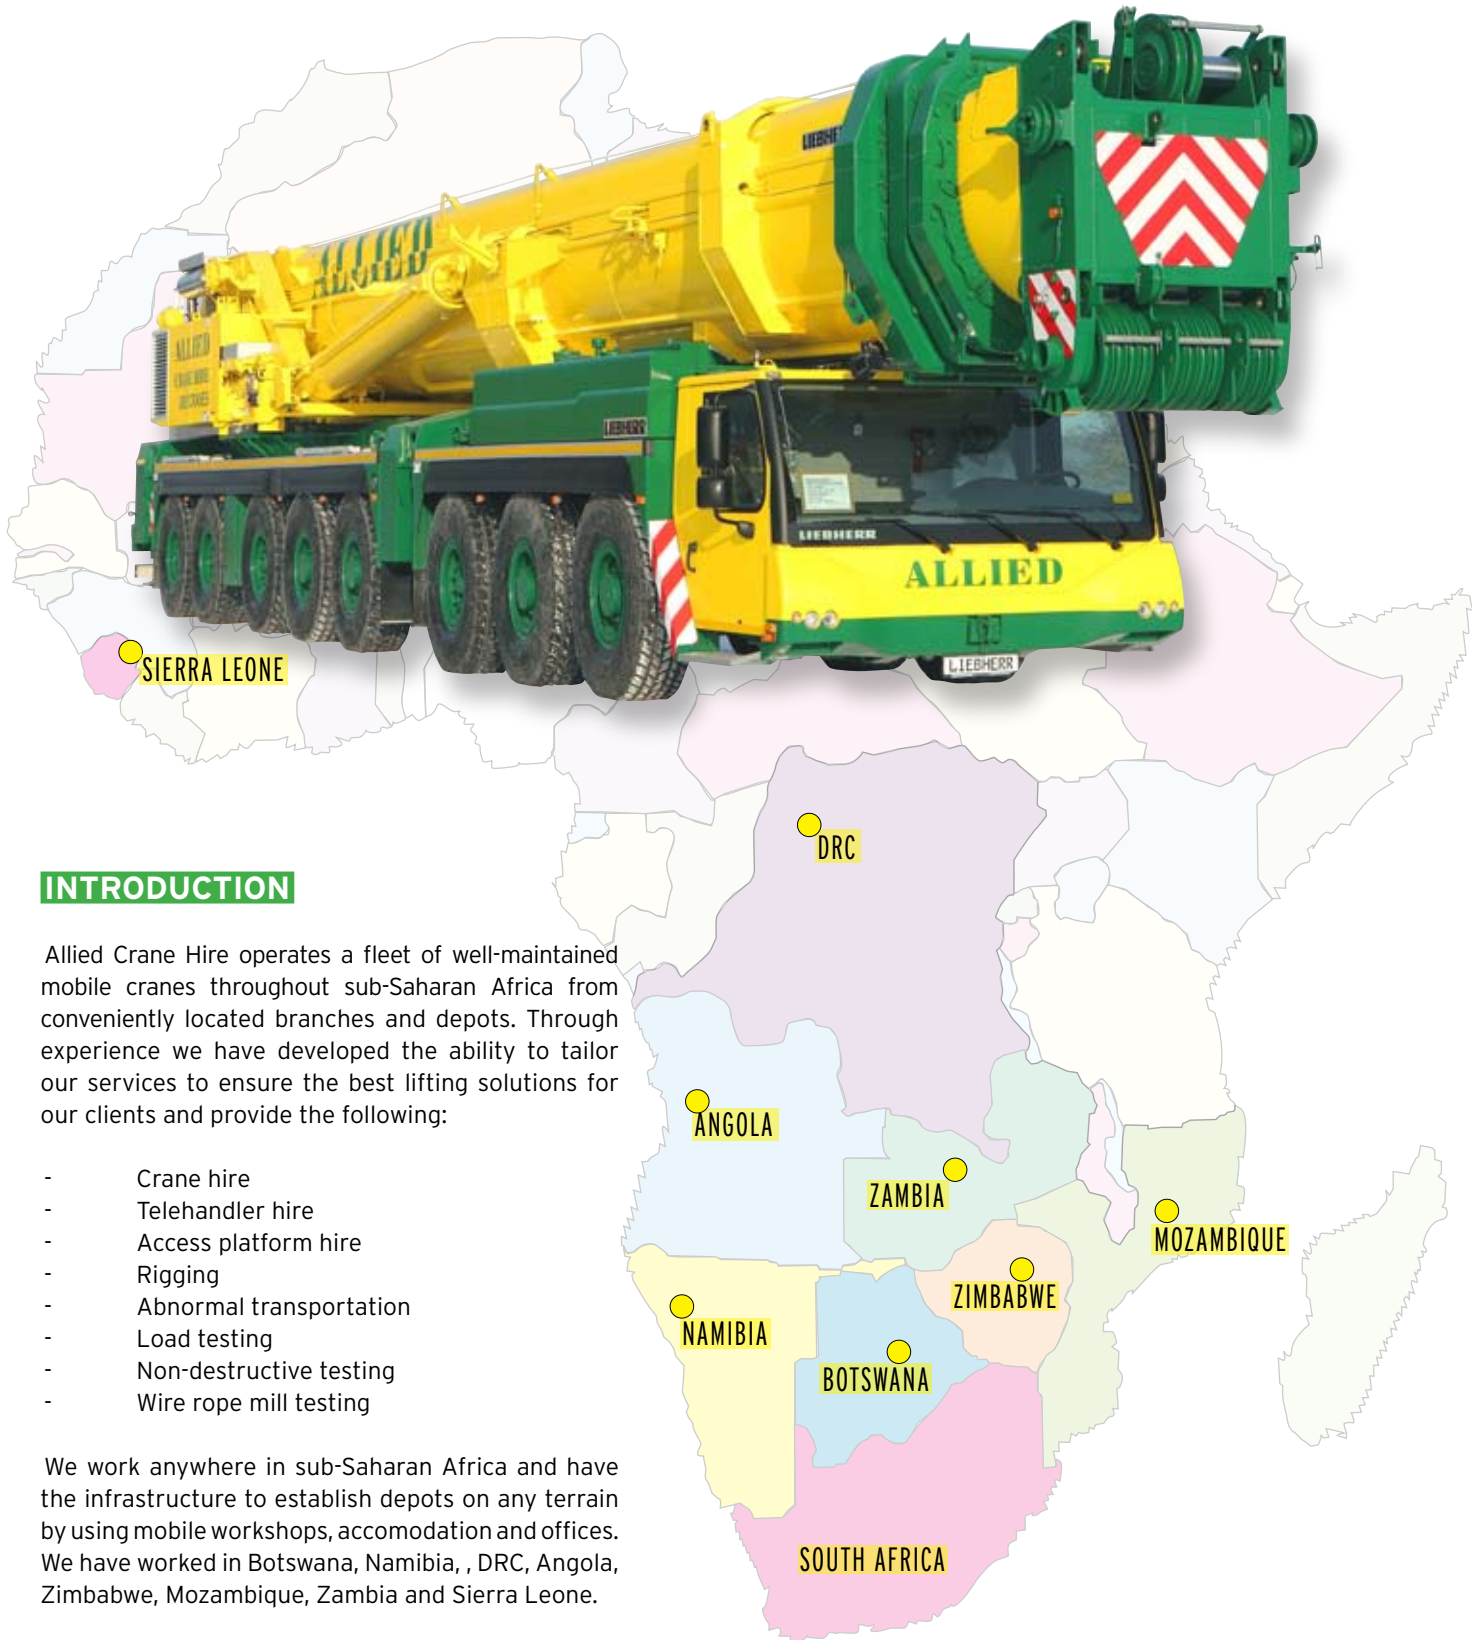

ALLIED CRANE HIRE

INTRODUCTION

Allied Crane Hire operates a fleet of well-maintained mobile cranes throughout sub-Saharan Africa from conveniently located branches and depots. Through experience we have developed the ability to tailor our services to ensure the best lifting solutions for our clients and provide the following:

- Crane hire
- Telehandler hire
- Access platform hire
- Rigging
- Abnormal transportation
- Load testing
- Non-destructive testing
- Wire rope mill testing

We work anywhere in sub-Saharan Africa and have the infrastructure to establish depots on any terrain by using mobile workshops, accommodation and offices. We have worked in Botswana, Namibia, , DRC, Angola, Zimbabwe, Mozambique, Zambia and Sierra Leone.

LIFTING MACHINERY ENTITY (LME)

Allied Crane Hire is a Lifting Machinery Entity and is a registered organisation employing accredited and certified personnel who are skilled and competent in the art of testing lifting machinery and equipment.

Make		Model	Type	Size
Liebherr		LTM1500-8.1	All Terrain	550t
Sany		SCC4000	Crawler Crane	400t
Liebherr		LTM1250-6.1	All Terrain	275t
Grove		GMK6220L	All Terrain	220t
Liebherr		LTM1200-5.1	All Terrain	220t
Liebherr		LTM1160-5.1	All Terrain	160t
Grove		GMK5130	All Terrain	130t
Grove		AT9120E	All Terrain	120t
Sany		STC1000	Truck Mount	100t
Grove		GMK4100L	All Terrain	100t
Grove		RT890E	Rough Terrain	80t
Liebherr		LTM1070-4.2	All Terrain	70t
Grove		TM870E	Truck Mount	70t
Sany		SRC550C	Rough Terrain	55t
Tadano		GT550EX	Truck Mount	55t
Sany		STC 500	Truck Mount	55t
Tadano		GR-550XL	Rough Terrain	50t
Liebherr		LTM1040	All Terrain	40t
Sany		SRC350	Rough Terrain	35t
Grove		RT535E	Rough Terrain	35t
Grove		RT530E	Rough Terrain	30t
Tadano		TL300E	Truck Mount	30t
Tadano		GR300EX	Rough Terrain	30t
XCMG		QY25K	Truck Mount	25t
Tadano		TR200M	Rough Terrain	20t